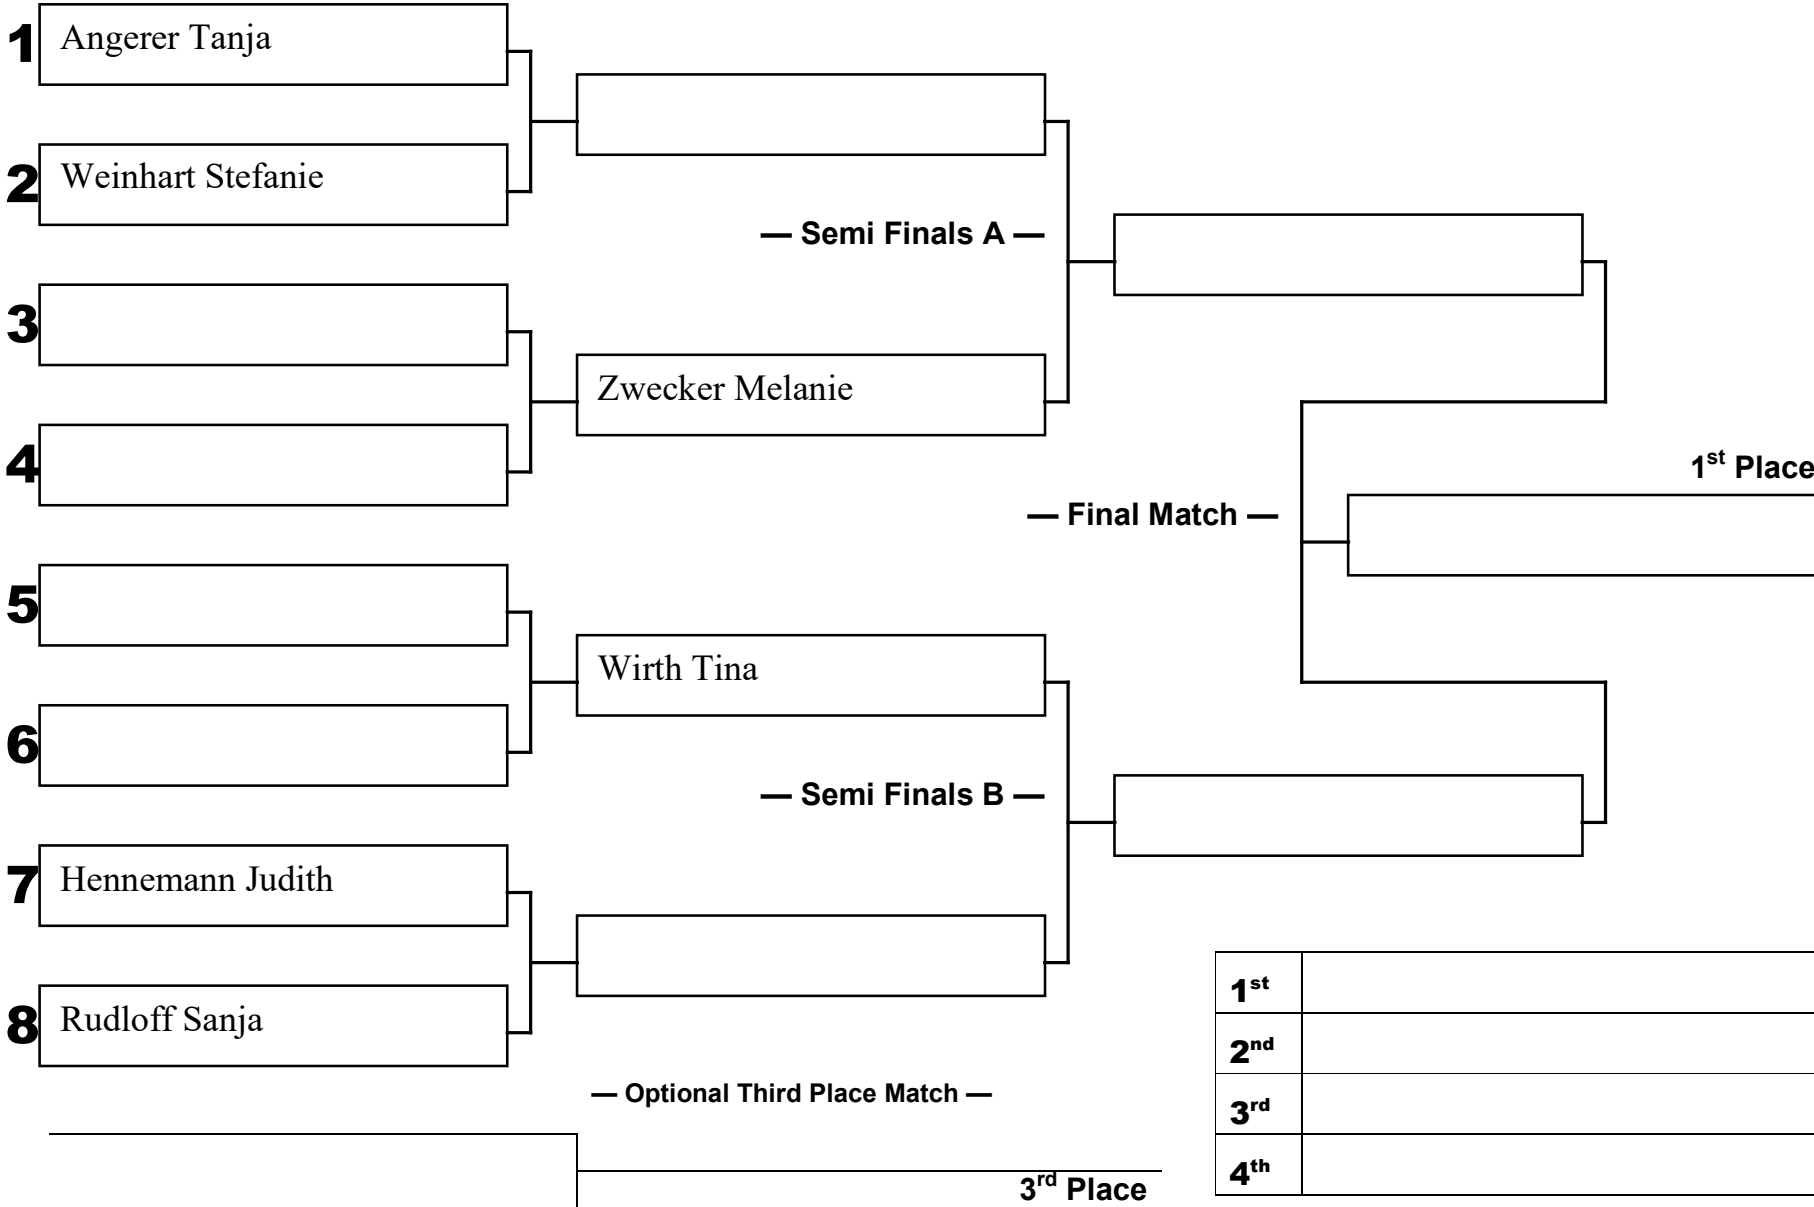

Frauen Advanced NoGi -60kg

| | |
|-----------------------|--|
| 1st | |
| 2nd | |
| 3rd | |
| 4th | |