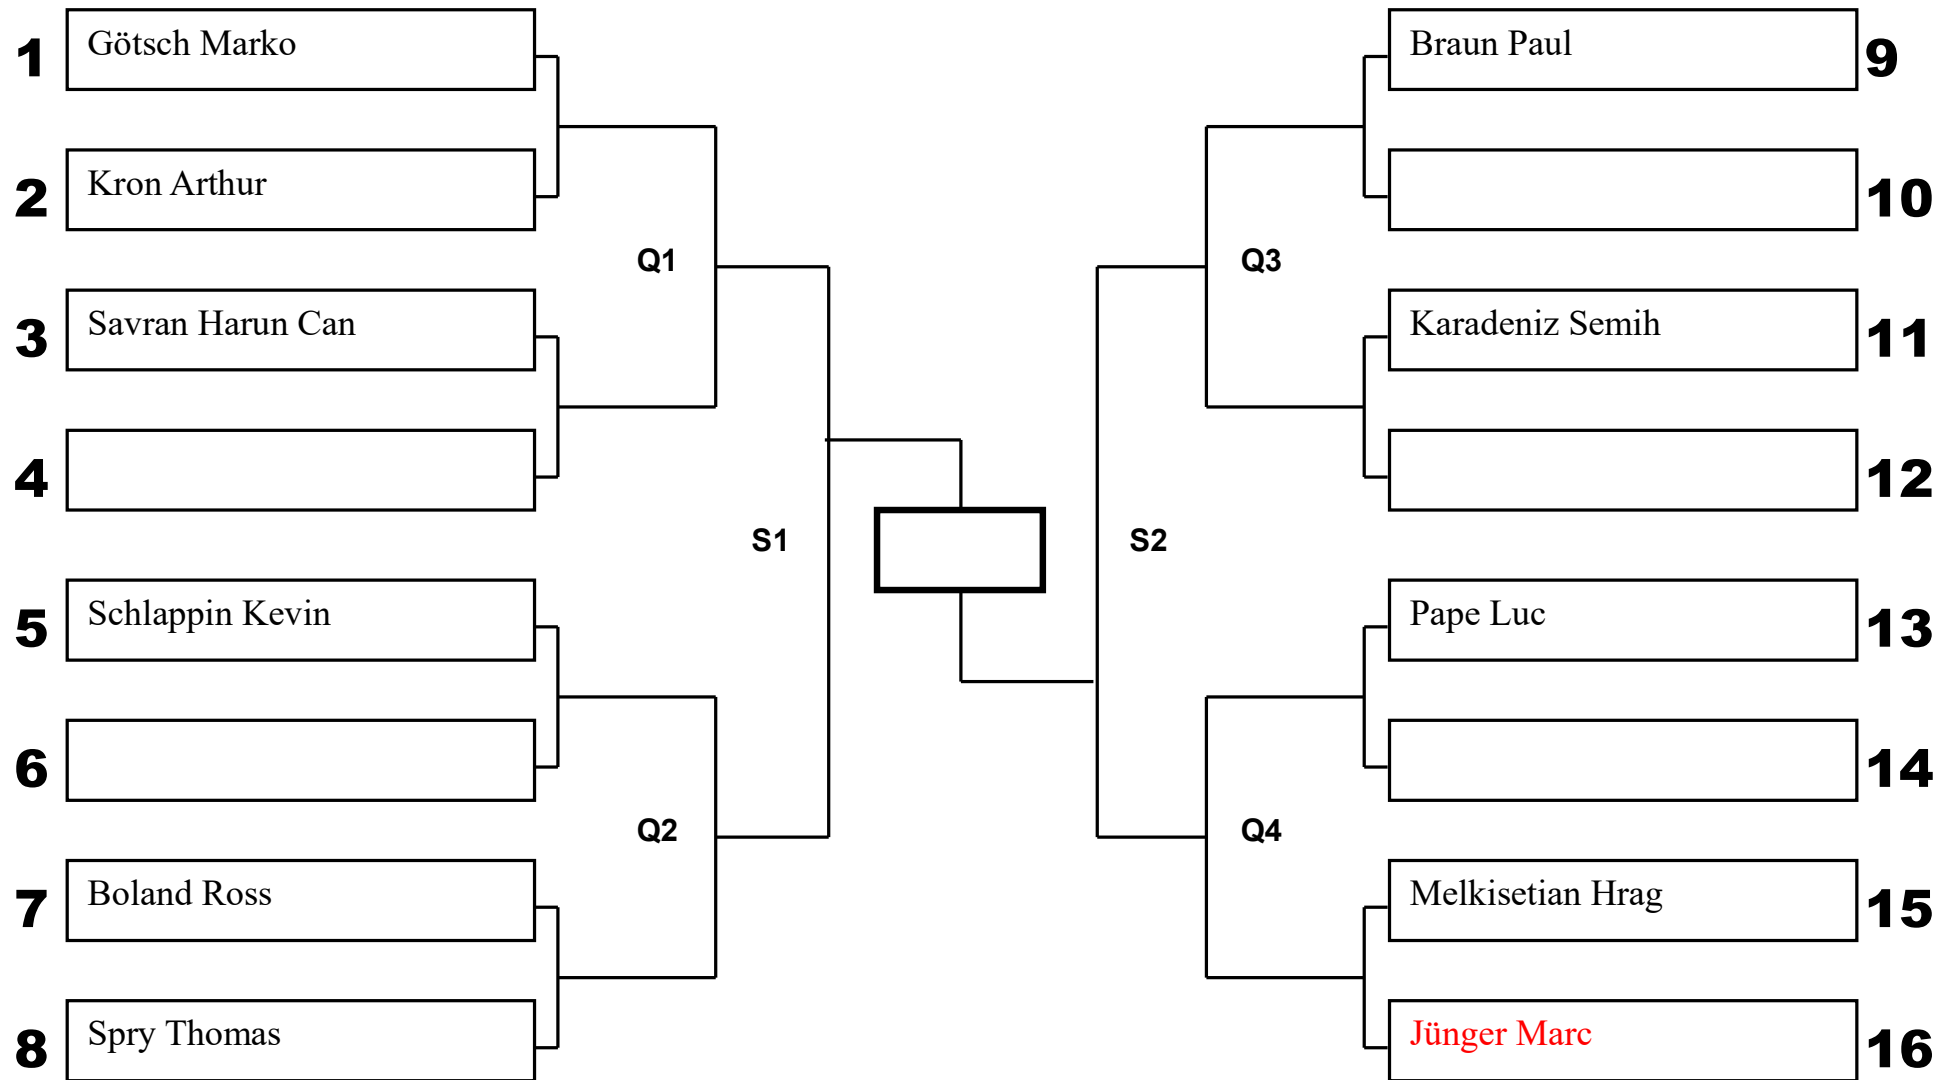

Männer Beginner NoGi -90kg

Loser of S1
3rd Place

1st	
2nd	
3rd	
4th	